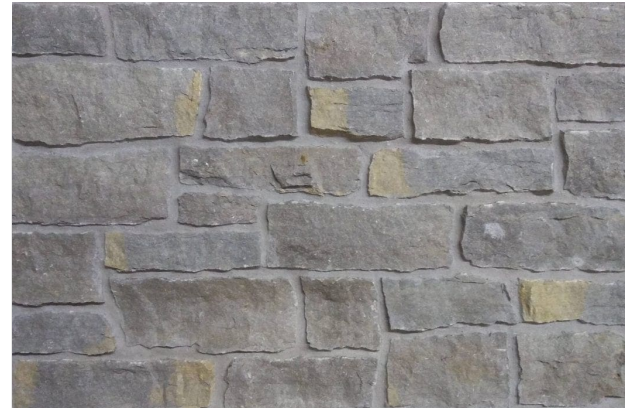

VINEYARD

Product Information & Data Sheet

Vineyard is a classic machine cut limestone natural thin veneer. The stone has a neutral mix of darker tones with hints of gold. The individual pieces of Vineyard form an ashlar pattern once installed. The style of stone that shows only the interior part of the natural stone sheets is known as machine cut, split-face, or simply chopped. The name comes from the production process where the slabs or sheets of stone are unearthed and sorted. They are fed into the hydraulic press to be split, cut, or chopped. This style of stone is timeless and classic and creates a look that will be loved for generations.

Depths: 3/4" - 1-1/2"

Weight: 20 lb. per linear foot

Angle: 90

Stone Characteristics

Colors: Gold Tones, Grey Tones

Style: Ashlar

Finish: Natural

Packaging

Sold as loose pieces.

Flat Pallet: 150 square feet

Corner Pallet: 50 linear feet

Applications

This natural stone veneer is approved for all applications due to its high compressive strength and low water absorption. It is well suited for exterior applications with a harsh climate.